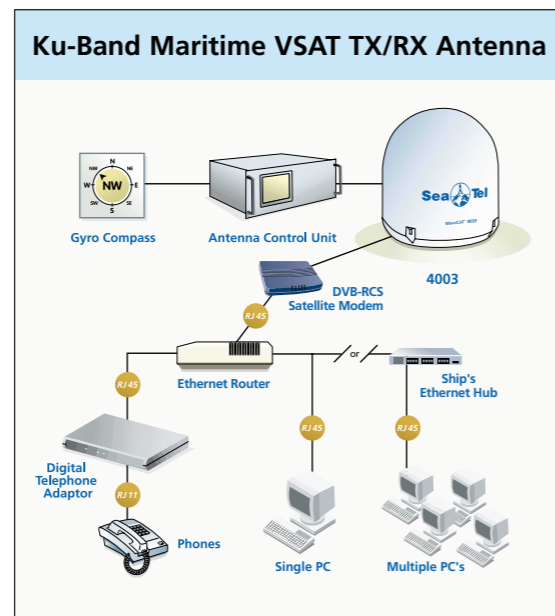

Sea Tel manufactures Very Small Aperture Terminal antennas (VSATs) that are designed specifically for marine use. These units are stabilized to withstand tough marine conditions and the ship's motion and turning.

The 4003 antenna from Sea Tel allows users to have unrivaled, cost-effective, high-functioning, and flexible, large-scale two-way broadband multimedia network systems – at sea.

Applications

- The Yachtsman – For the ocean-going vessel that requires always on, the fastest connections available at sea – virtually the state-of-the-art in maritime electronics, one can not beat the 4003. The owner/family/staff can communicate, transfer data, or surf the web at will. Needless to say, safety is an added benefit.
- Private Corporate Networks – may deploy a wide variety of applications such as intranets and LAN extensions. Businesses will be able to transfer files and images, video conference, digital video broadcast, e-mail, backup databases, VoIP, VPN, and more.

Many new applications and opportunities arise every day in regions without wired or cellular or nonexistent copper and fiber infrastructure. At sea, where the need is obvious, Sea Tel is the Broadband Maritime Communications Systems equipment of choice for this growing requirement.

4003 Equipment Cost and Specification Comparison

	Sea Tel Model 4003	WaveCall MCM 3	KVH F77	Inmarsat B
Coverage	The Americas and Europe Asia²	North America, Caribbean, plus	Worldwide	Worldwide
Voice	Yes, $0.75/minute	Yes, $ .49 to .99/min	Yes, $2.75/min	Yes, $2.95/min
Data Speed Inbound	Up to 1.5 mbps inbound (512 kbps standard)	Up to 144 kbps¹	MPDS 64 kbps ISDN	64 kbps ISDN
Data Speed Outbound	Up to 256 kbps outbound (128 kbps standard)	Up to 144 kbps¹	MPDS 64 kbps ISDN³	64 kbps ISDN
Equipment Costs	$36,995	$9,995	$23,995	$25,000

Airtime Cost Comparison

	Sea Tel Model 4003	WaveCall MCM 3	KVH F77³	Inmarsat B⁵
Download Speeds	512 kbps	Up to 144 kbps¹	64 kbps	64 kbps
1 MB file download (8 million bits)	15.6 seconds	114 seconds¹	124 seconds	124 seconds
Cost per MB	$1	$2.08-$5.19⁴	$16.53 ISDN $36.00 MPDS	$18.60 $9.00/minute
1 GB file download	256 minutes	1,893 minutes	2,080 minutes	2,080 minutes
Cost/GB	$1,250⁴	$2,082 to $5,205⁴	$16,640 ISDN $36,000 MPDS	$18,720

All prices subject to change without notice.

1. May vary according to file type, 2. planned for 2003, 3. Source: KVH website, 4. depending on service plan, 5. Source: Delta Communications website

“The equipment that pays for itself within a Gigabyte”